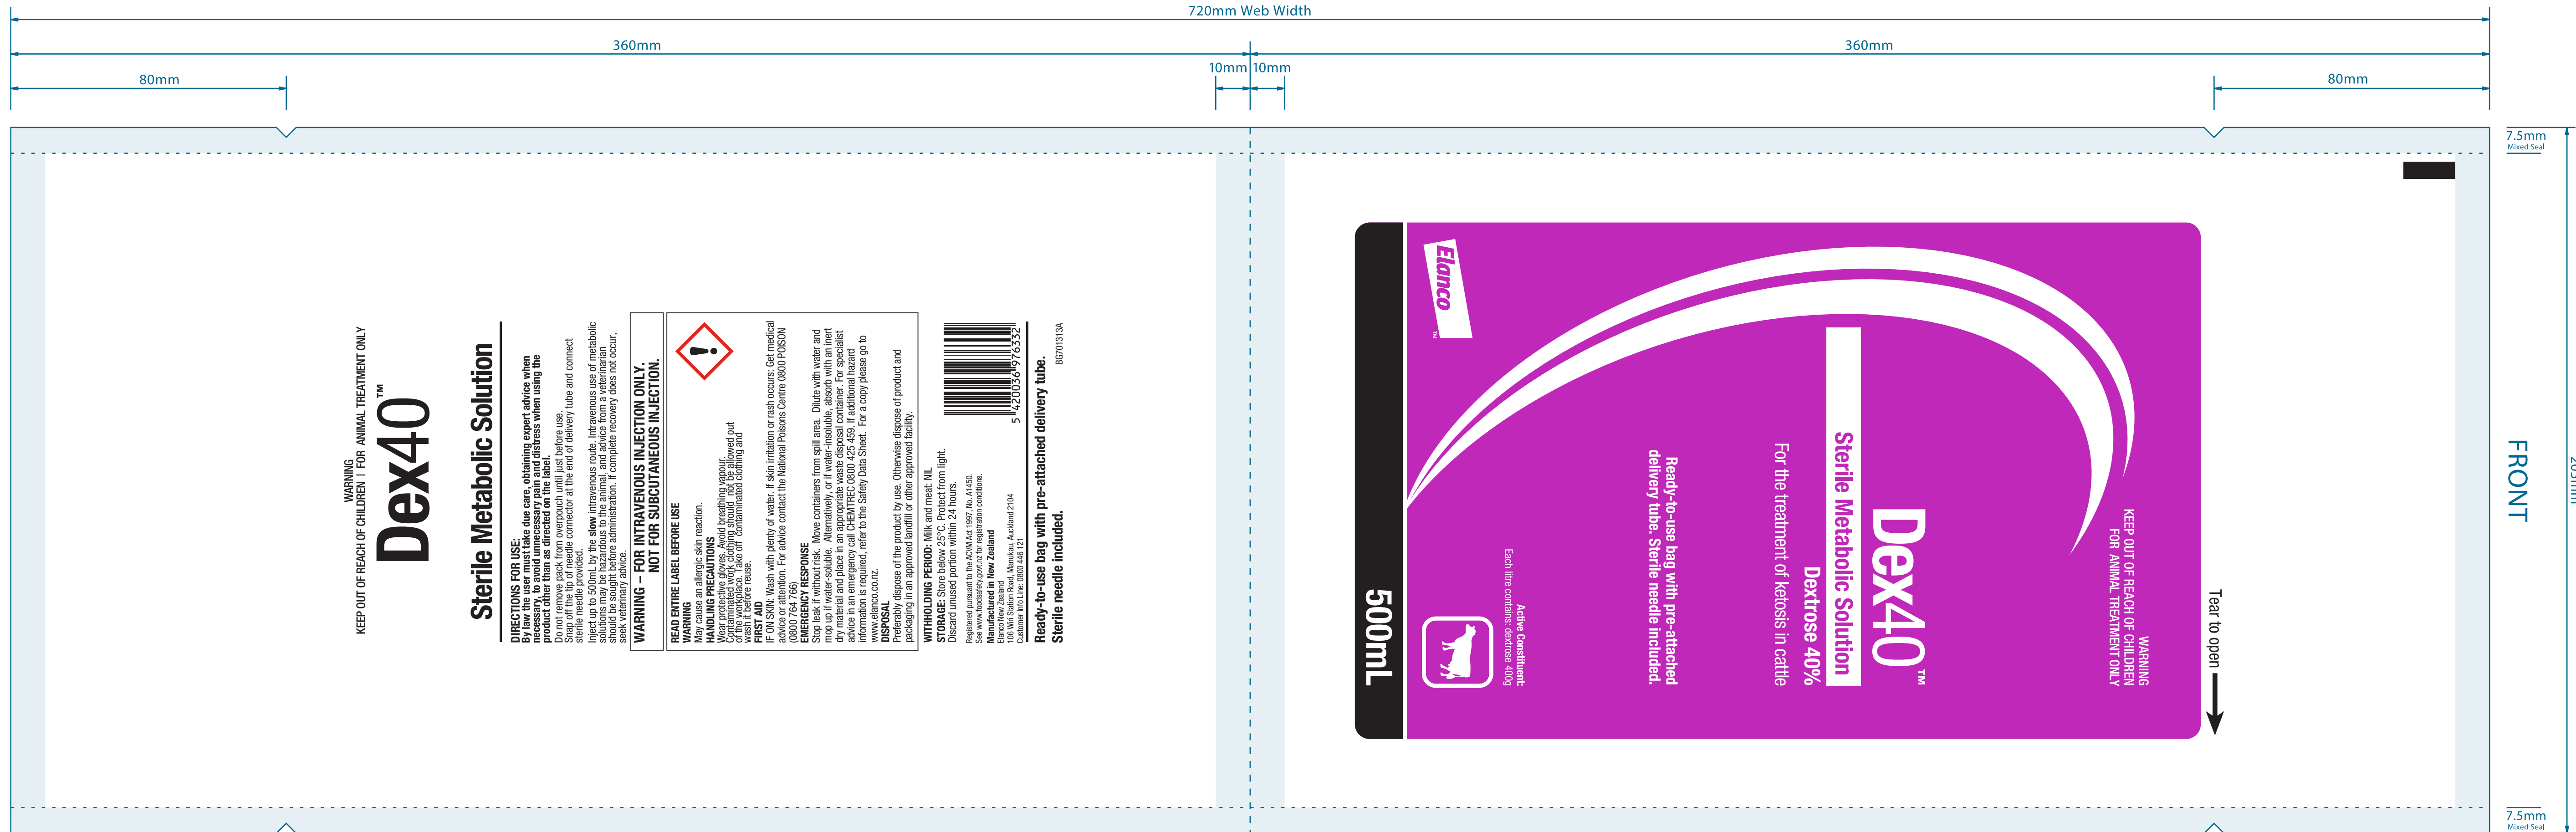

**PRODUCT INFO**

BLUE #:	701313APB	Product Name:	Dex40
Item Code:	BG701313B	Component:	Printed Bag
Product Code:	N/A	Pack Size:	500ml
Previous Item Code	90200504		

**ARTWORK INFO**

Template:	BG_110x172mm_MK_v1a	Packaging Spec(s):	N/A
Barcodes/Type:	N/A	Add. Info:	N/A
		Minimum Core Data Point Size:	8pt
GTIN:	GTIN Not Required	Proof #	P1a
		By/Date	MFA 11-JUN-2023

ELANCO ARTWORK LEGEND v16

<b>LEGEND KEY</b>	Template: BG_110x172mm_MK_v1a
	Text Free Area
	50 mm Rule Bar

BACK

**PRODUCT INFO**

BLUE #:	701313APBa	Product Name:	Dex40
Item Code:	B6701313A	Component:	Printed Bag
Product Code:	N/A	Pack Size:	500ml
Previous Item Code:	90200503		

**ARTWORK INFO**

Template:	BG_205x360mm_v2a	Packaging Specs:	N/A
Barcodes/Type:	EAN 13: 5420036976332	Add. Info:	Pouches
		Minimum Core Data Point Size:	7pt
GTIN:	GTIN Not Required	Proof #	
		P3s	By/Date
			TYA 12-SEP-2023

**LEGEND KEY** Template: BG\_205x360mm\_v2a

Source: Template Print 01